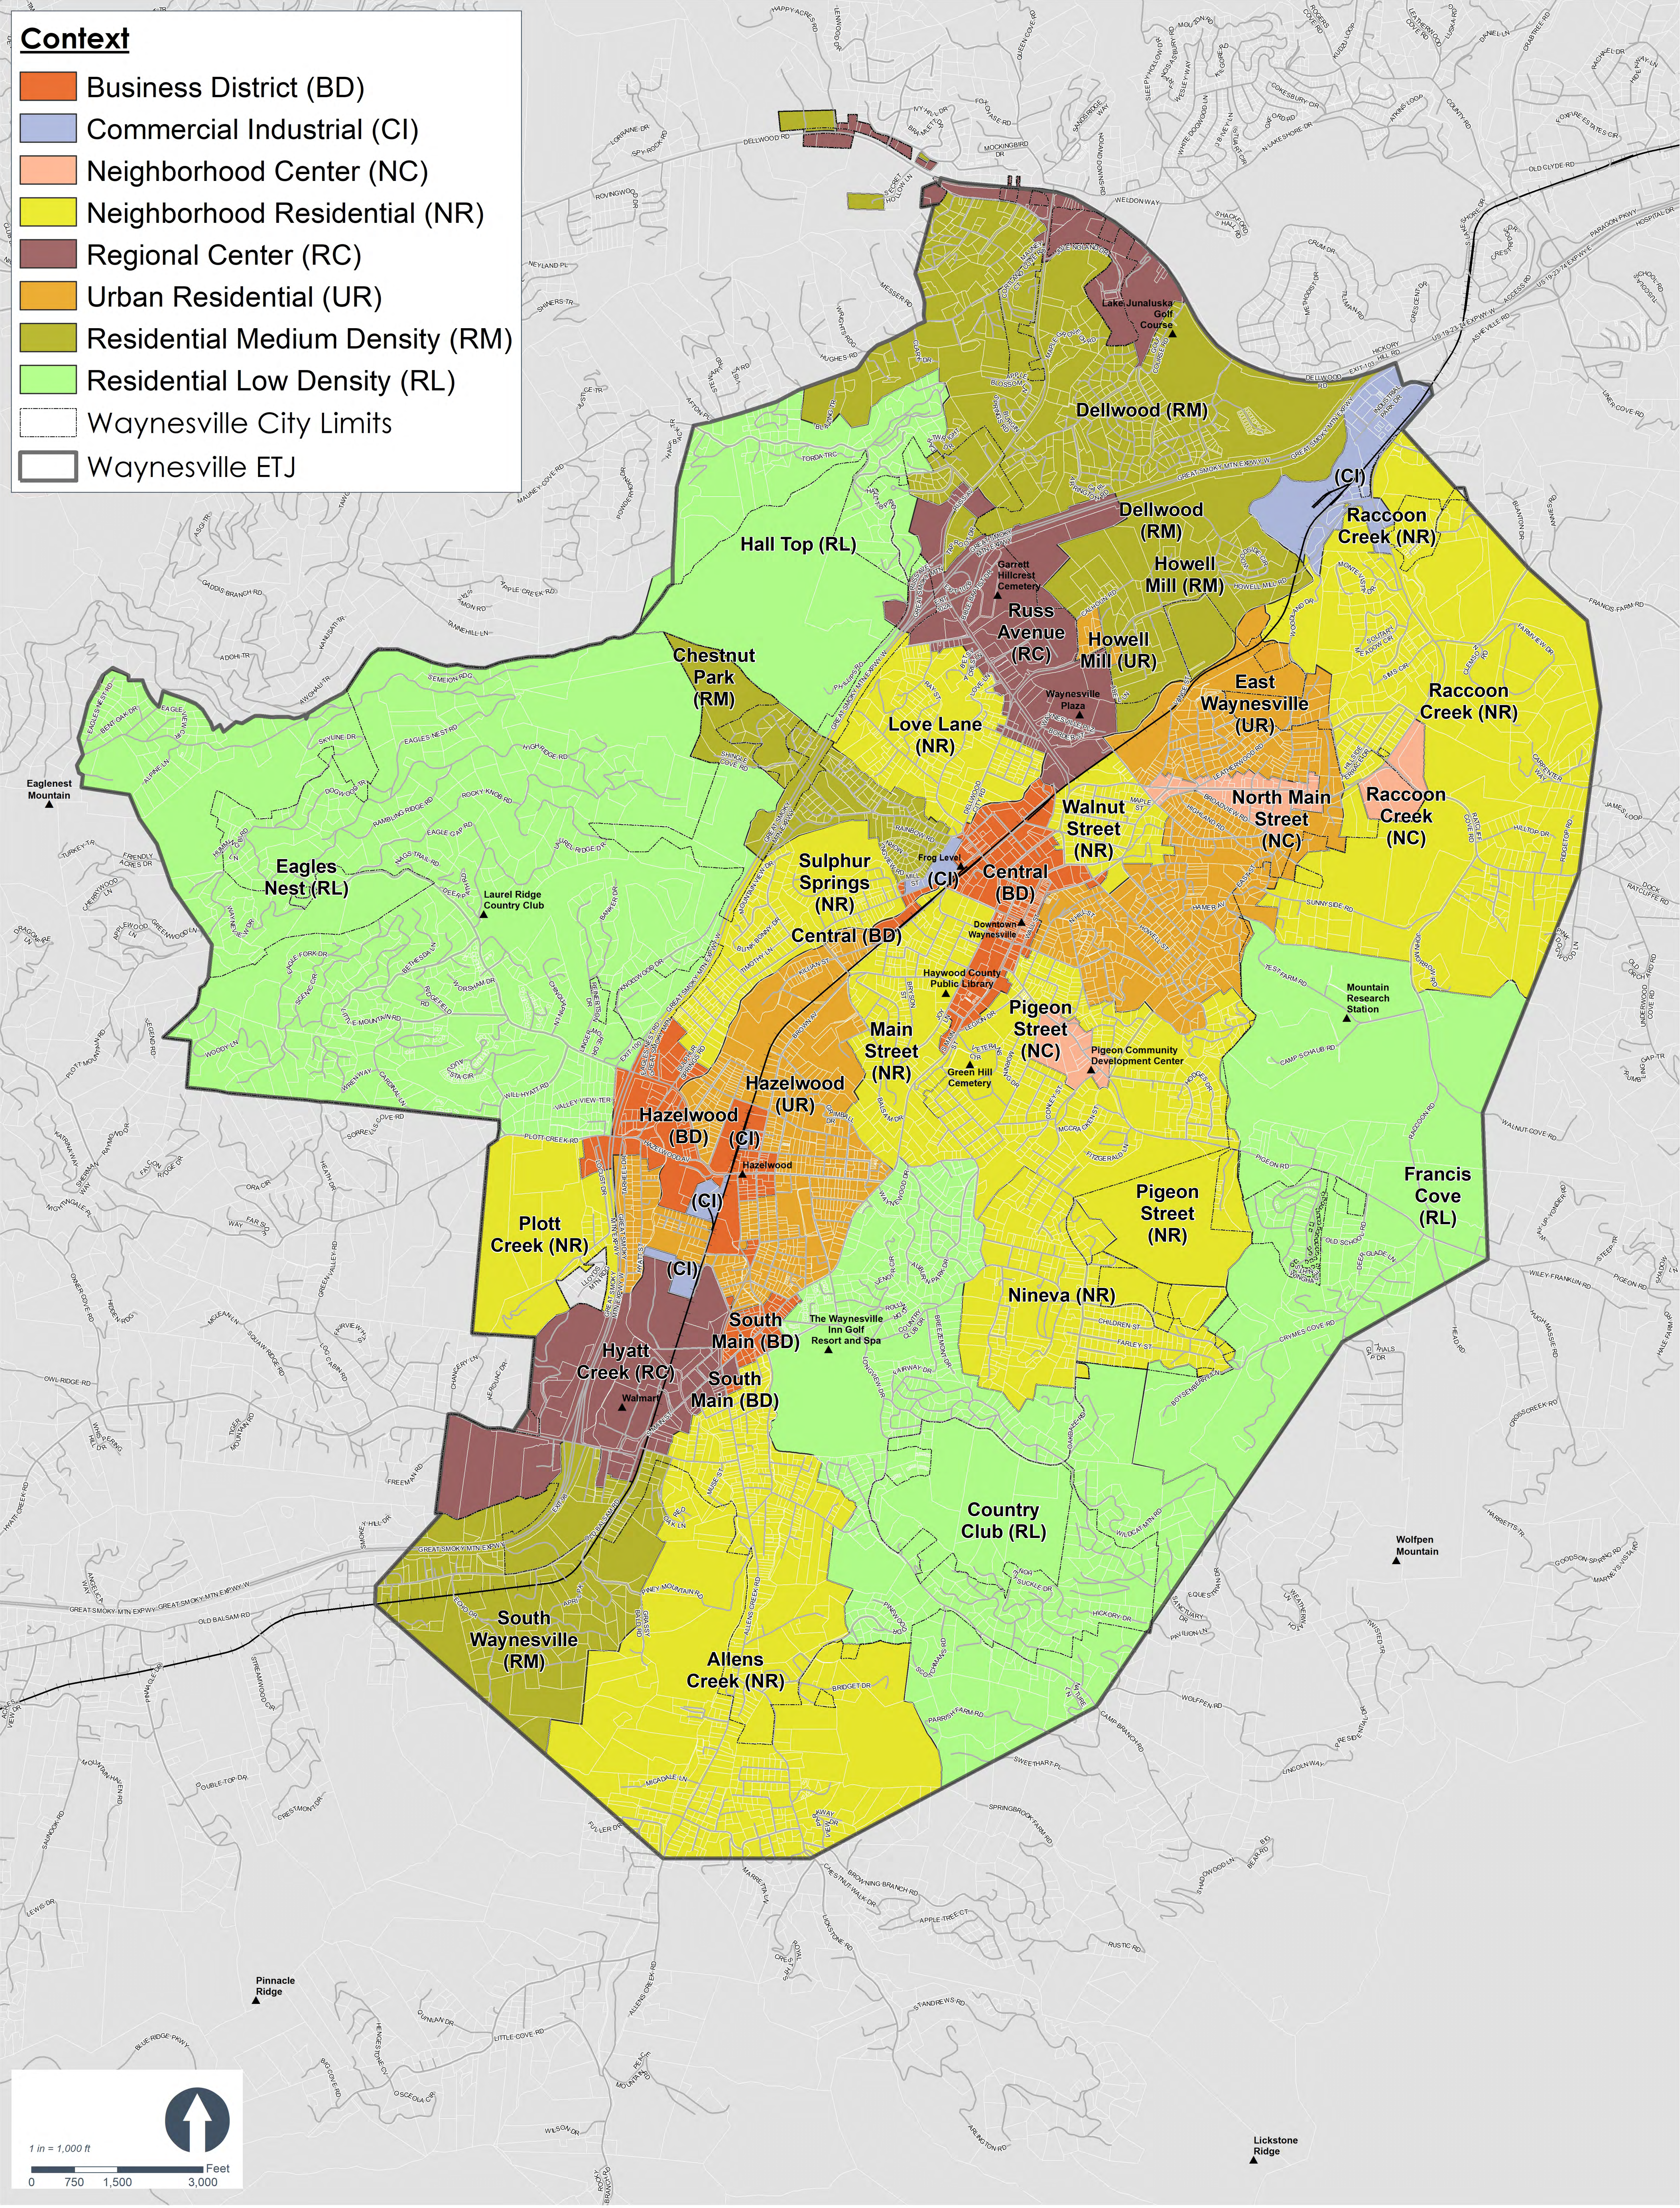

Context

- Business District (BD)
- Commercial Industrial (CI)
- Neighborhood Center (NC)
- Neighborhood Residential (NR)
- Regional Center (RC)
- Urban Residential (UR)
- Residential Medium Density (RM)
- Residential Low Density (RL)
- Waynesville City Limits
- Waynesville ETJ

TOWN OF WAYNESVILLE
- Existing Zoning -

Context

- Business District (BD)
- Commercial Industrial (CI)
- Neighborhood Center (NC)
- Neighborhood Residential (NR)
- Regional Center (RC)
- Urban Residential (UR)
- Residential Medium Density (RM)
- Residential Low Density (RL)
- Residential Conservation (RCON)
- Waynesville City Limits
- Waynesville ETJ

TOWN OF WAYNESVILLE
- Draft Zoning Map Amendment -