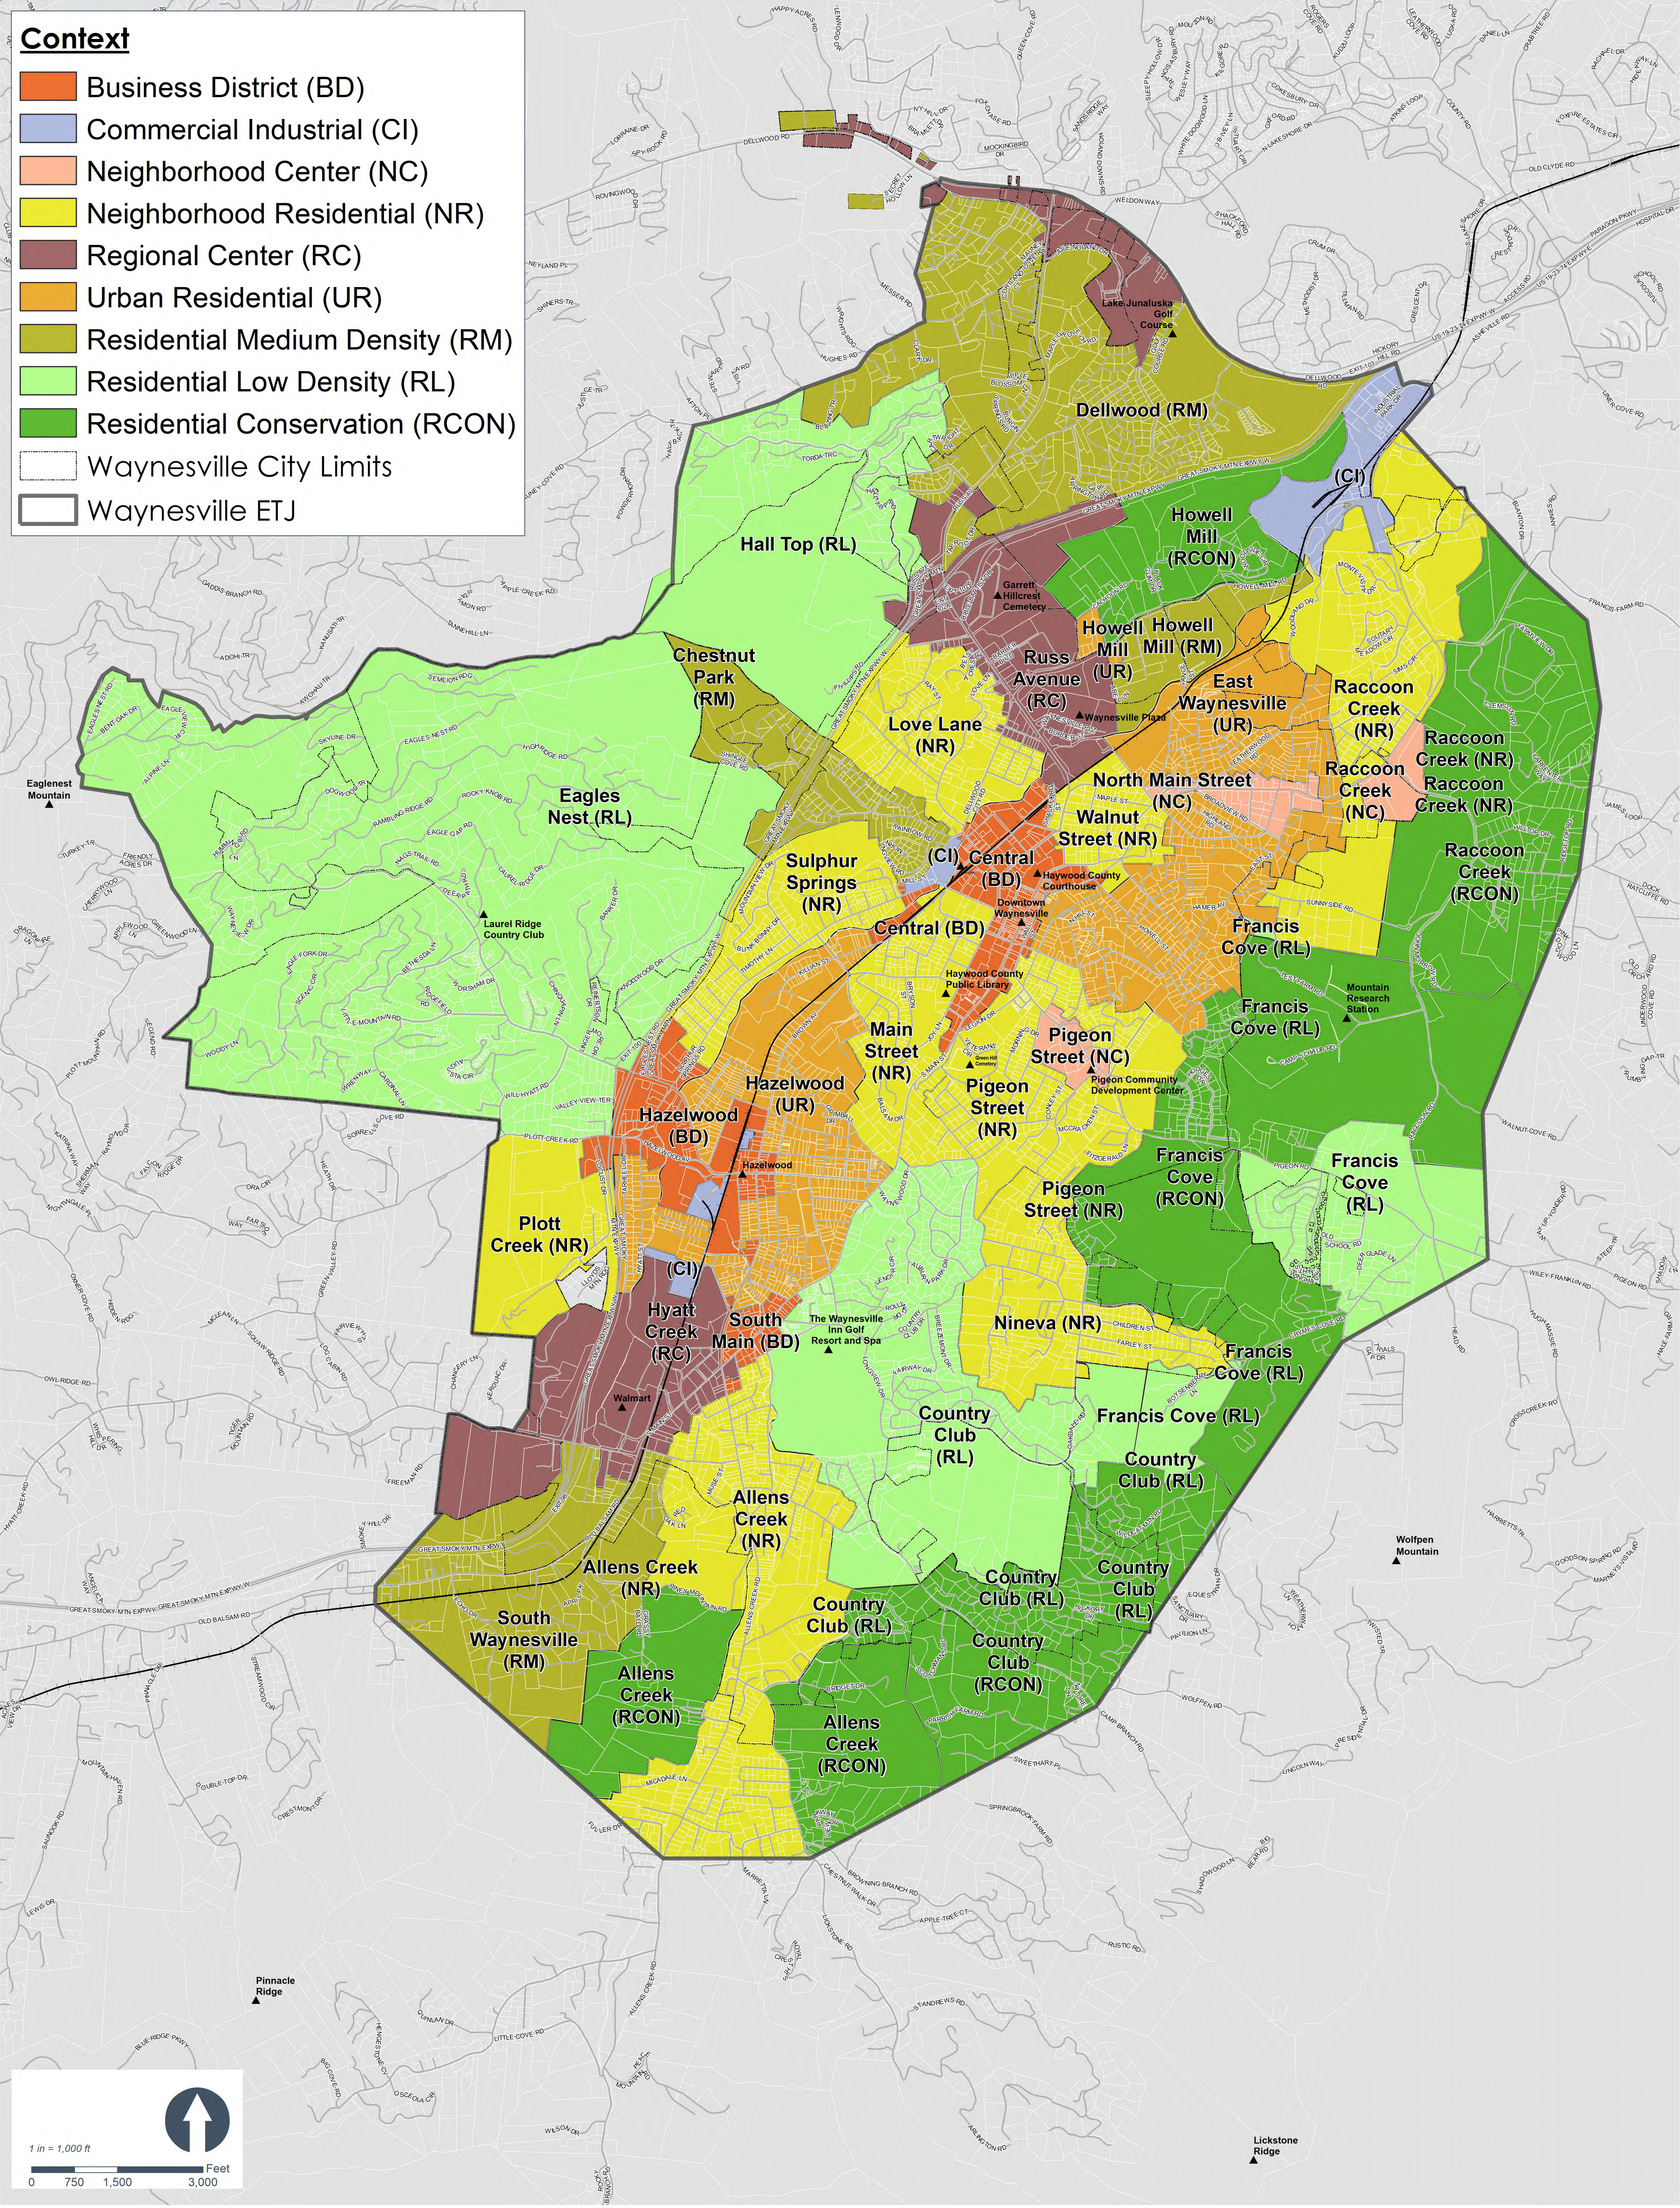

Context

- Business District (BD)
- Commercial Industrial (CI)
- Neighborhood Center (NC)
- Neighborhood Residential (NR)
- Regional Center (RC)
- Urban Residential (UR)
- Residential Medium Density (RM)
- Residential Low Density (RL)
- Waynesville City Limits
- Waynesville ETJ

TOWN OF WAYNESVILLE
- Existing Zoning -

Context

- Business District (BD)
- Commercial Industrial (CI)
- Neighborhood Center (NC)
- Neighborhood Residential (NR)
- Regional Center (RC)
- Urban Residential (UR)
- Residential Medium Density (RM)
- Residential Low Density (RL)
- Residential Conservation (RCON)
- Waynesville City Limits
- Waynesville ETJ

TOWN OF WAYNESVILLE
- Draft Zoning Map Amendment -