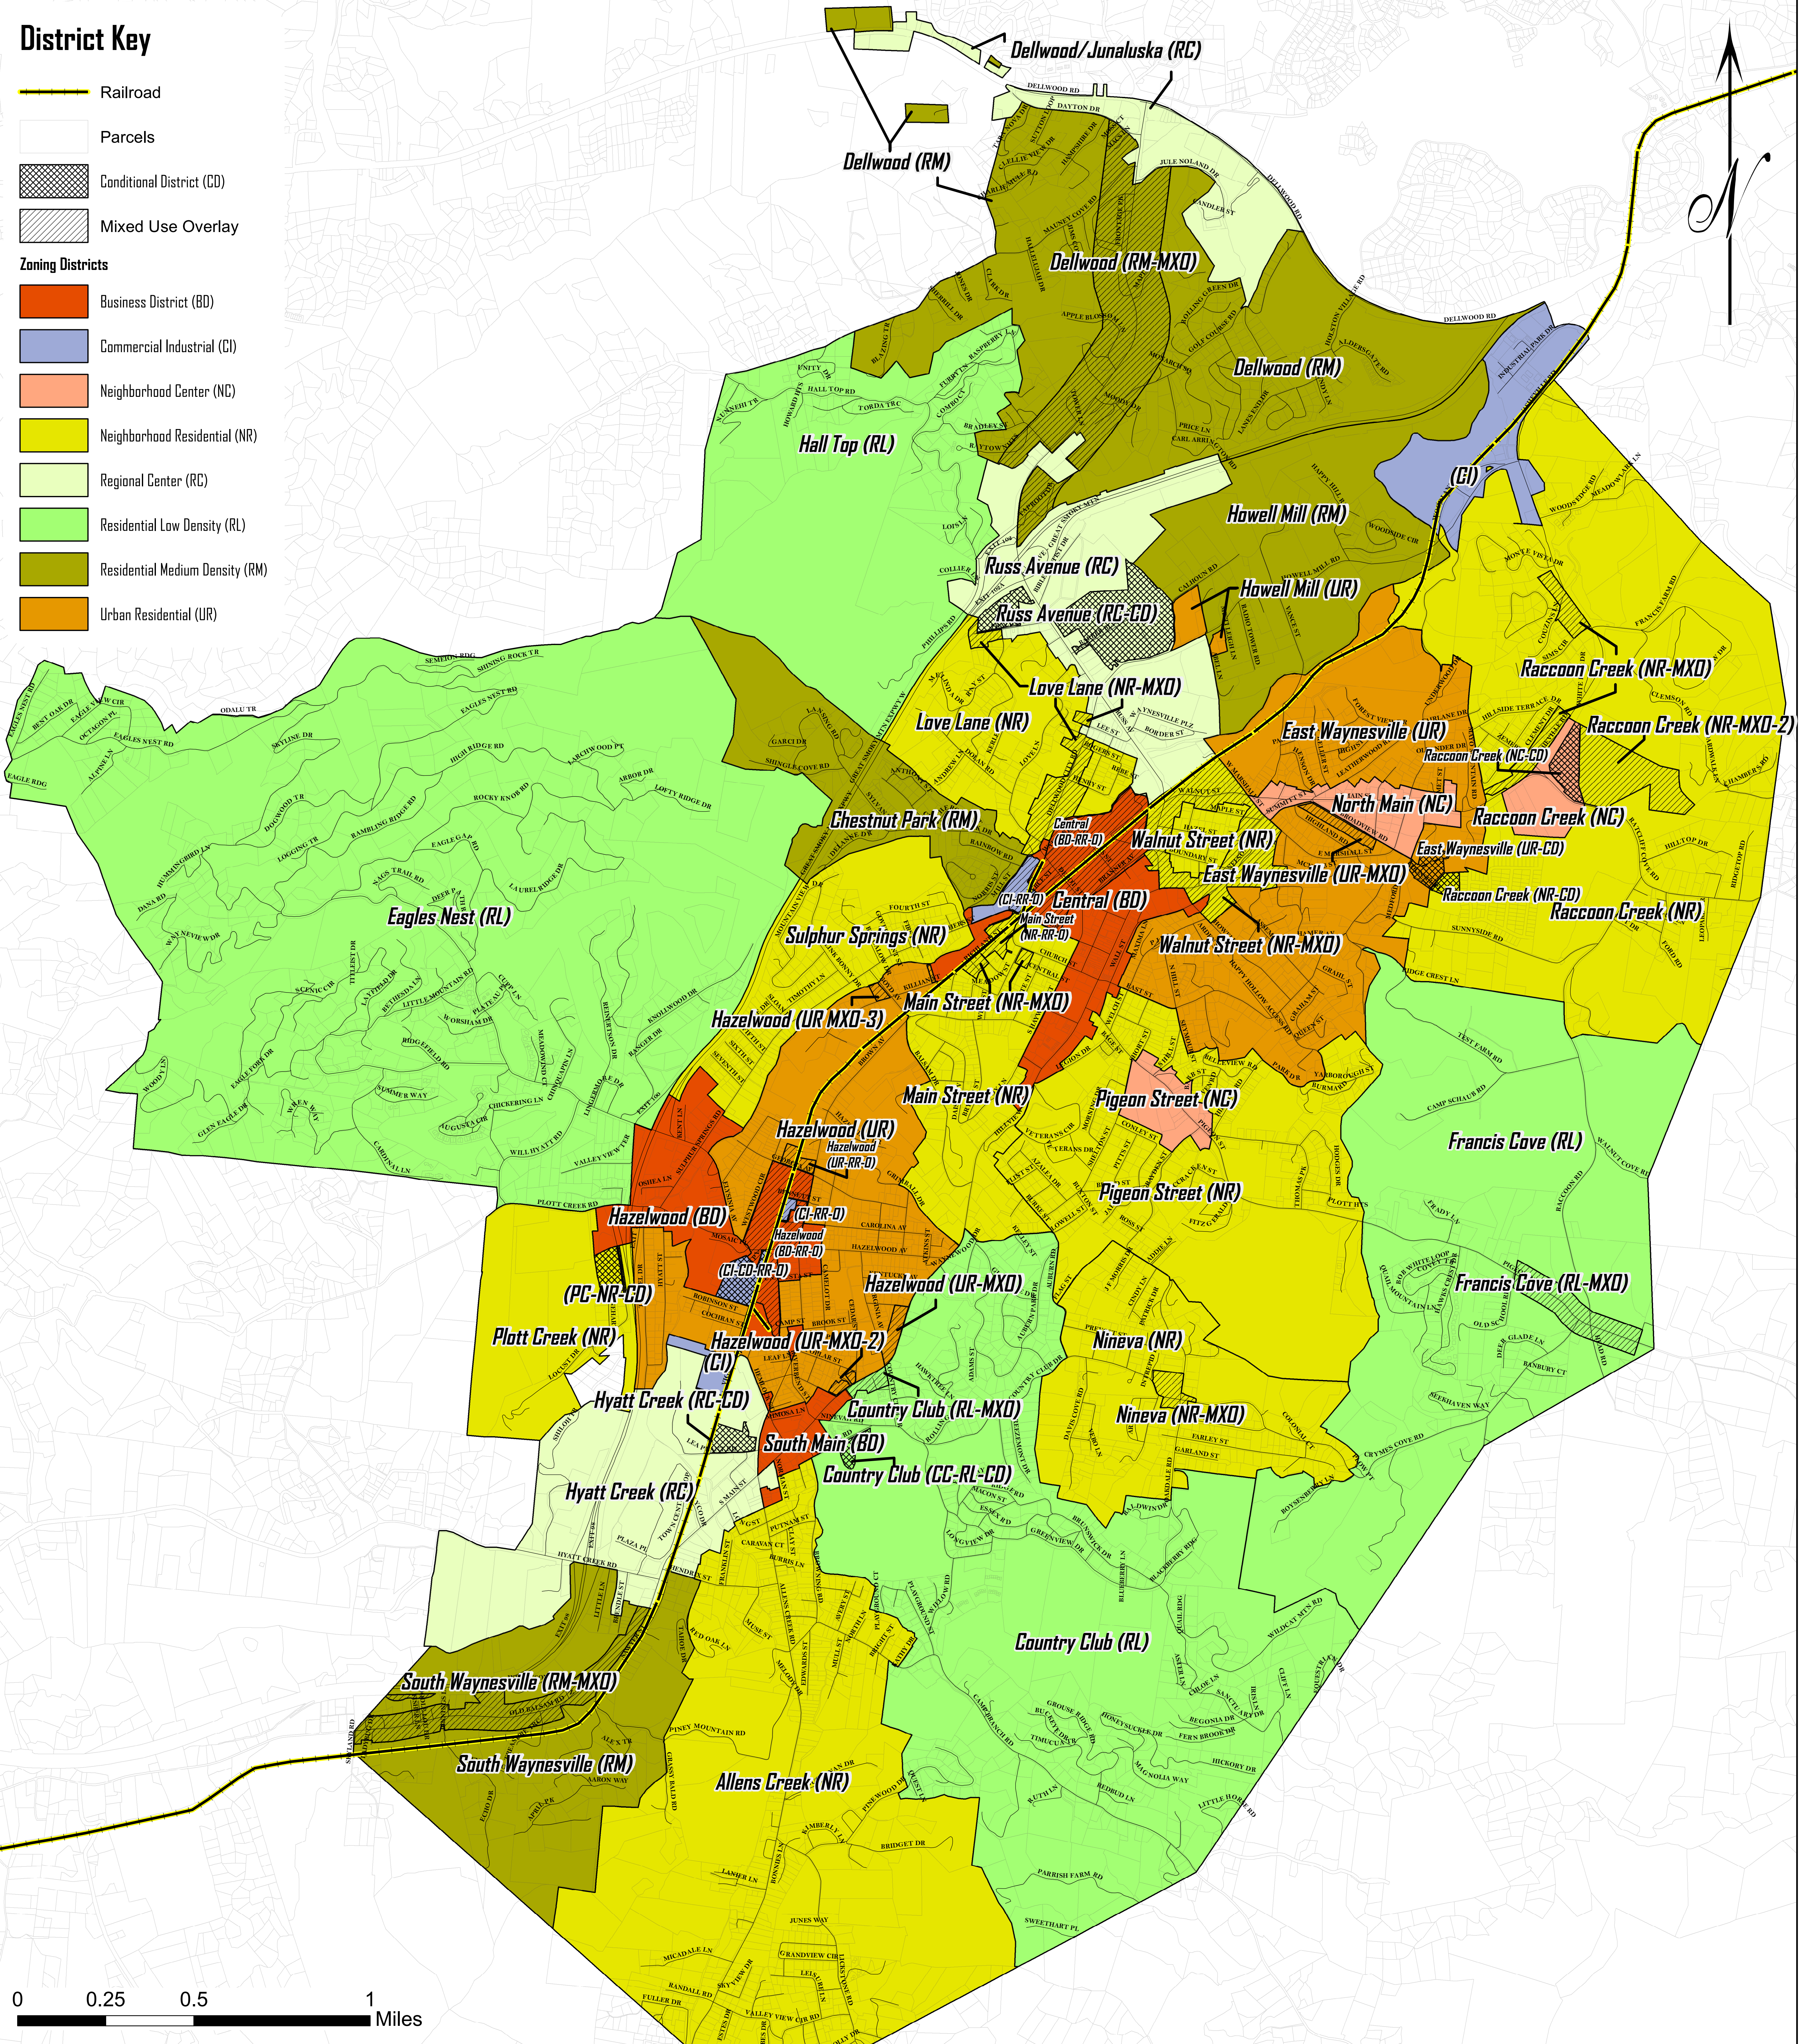

District Key

- Railroad
- Parcels
- Conditional District (CD)
- Mixed Use Overlay
- Zoning Districts**
- Business District (BD)
- Commercial Industrial (CI)
- Neighborhood Center (NC)
- Neighborhood Residential (NR)
- Regional Center (RC)
- Residential Low Density (RL)
- Residential Medium Density (RM)
- Urban Residential (UR)

Official Land Development Map

Town of Waynesville, North Carolina